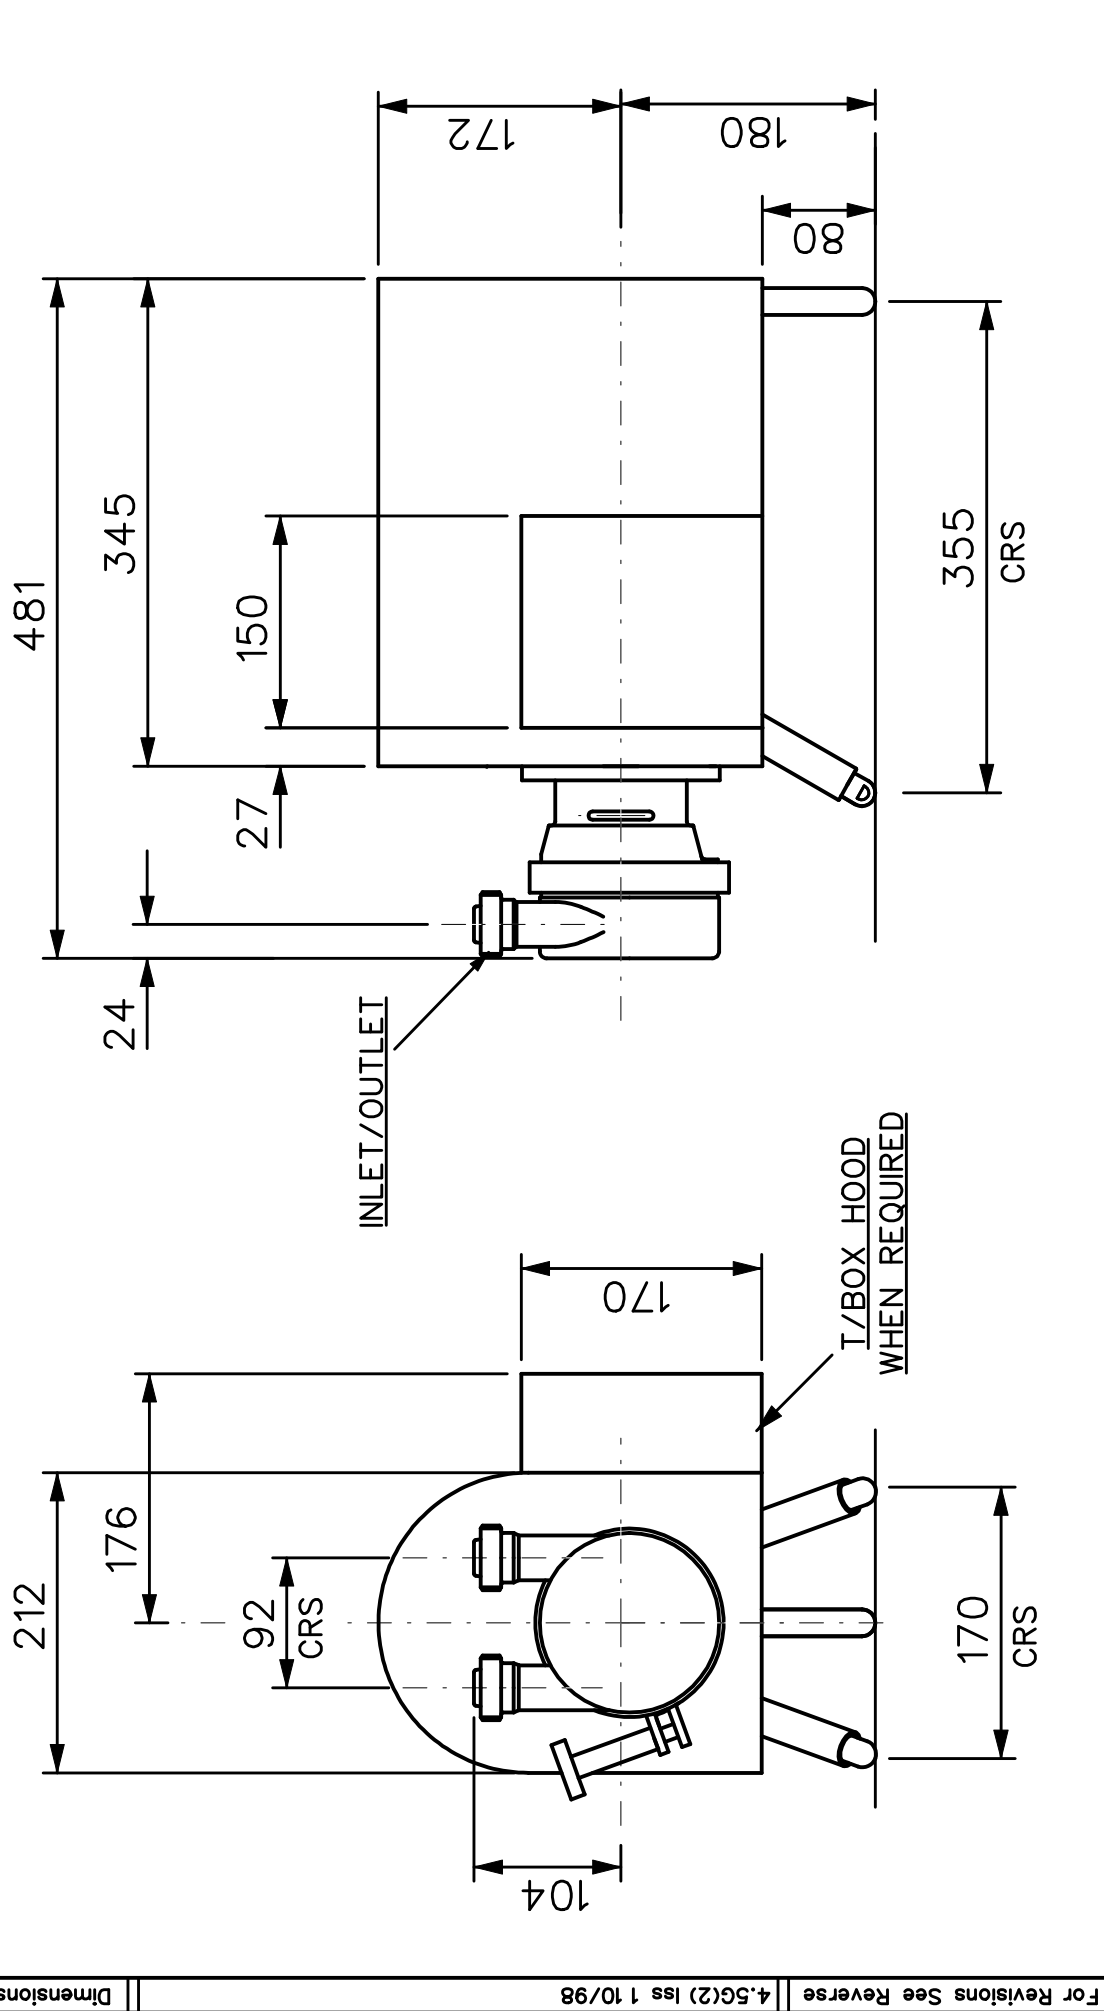

Drng No RD-1953  
 Rev Status A

Third Angle Projection  Do Not Scale  
 DIMENSIONS SUBJECT TO CHANGE WITHOUT NOTIFICATION  
 DIMENSIONS SHOULD NOT BE USED FOR INSTALLATION PURPOSES UNLESS SPECIFICALLY ENDORSED

For Revisions See Reverse 4.5G(2) Iss 1/10/98  
 Dimensions in mm

MDM PUMPS LTD Spring Lane Malvern, Worcs England, WR14 1BP Tel: 01684 892678 Fax: 01684 892841	Prn MR Ch'd HL Scale	Date 31/10/97 Date 31/10/97	1:5
---	----------------------------	--------------------------------------	-----

1" TWO WAY PUMP - TYPE 21 COWL